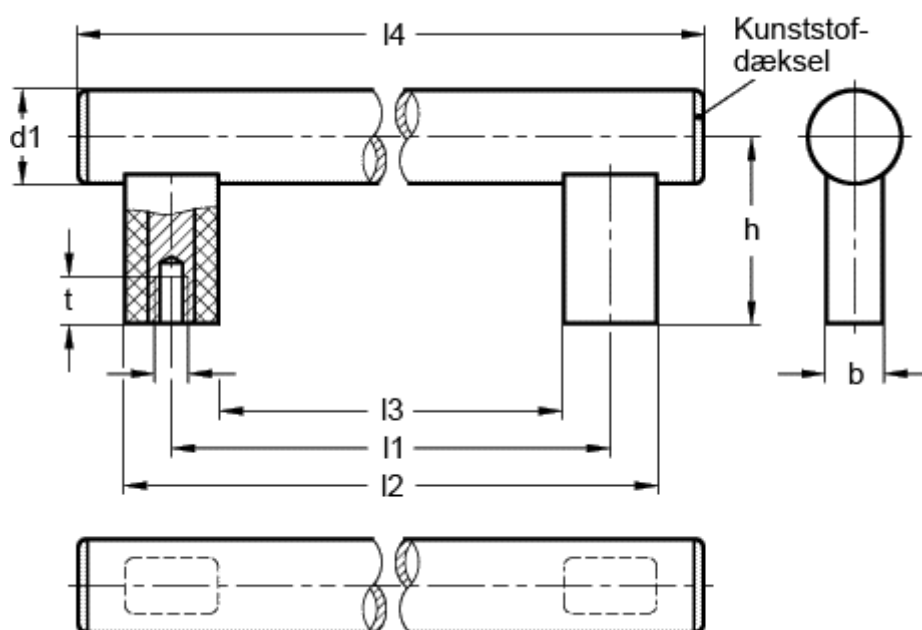

Article number: 201143200

Description: E+G Handle GN 666-30-M6-200-EL

## Measures

$b = 18$

$t \text{ min} = 15$

$d_1 = 30$

$d_2 = M6$

$h = 60$

$l_1 = 200$

$l_2 = 230$